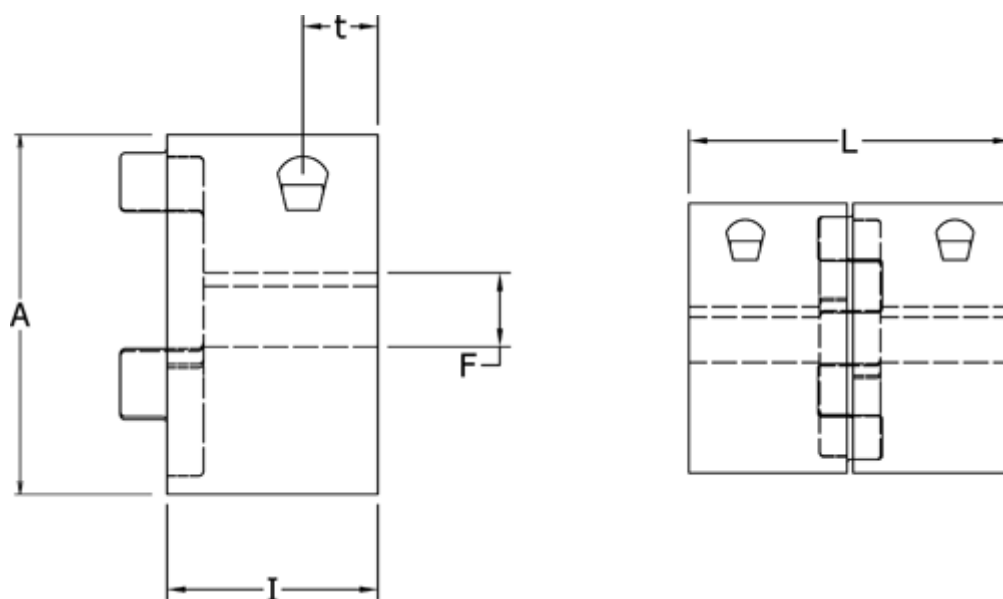

Data Sheet

Article number: 3335024M022

Description: Clamping Hub Klonex ES 24/28
ALU Aluminium, Bore 22H7 mm

Measures

A = 55
F = 22
I = 30
L = 78
t = 12.0